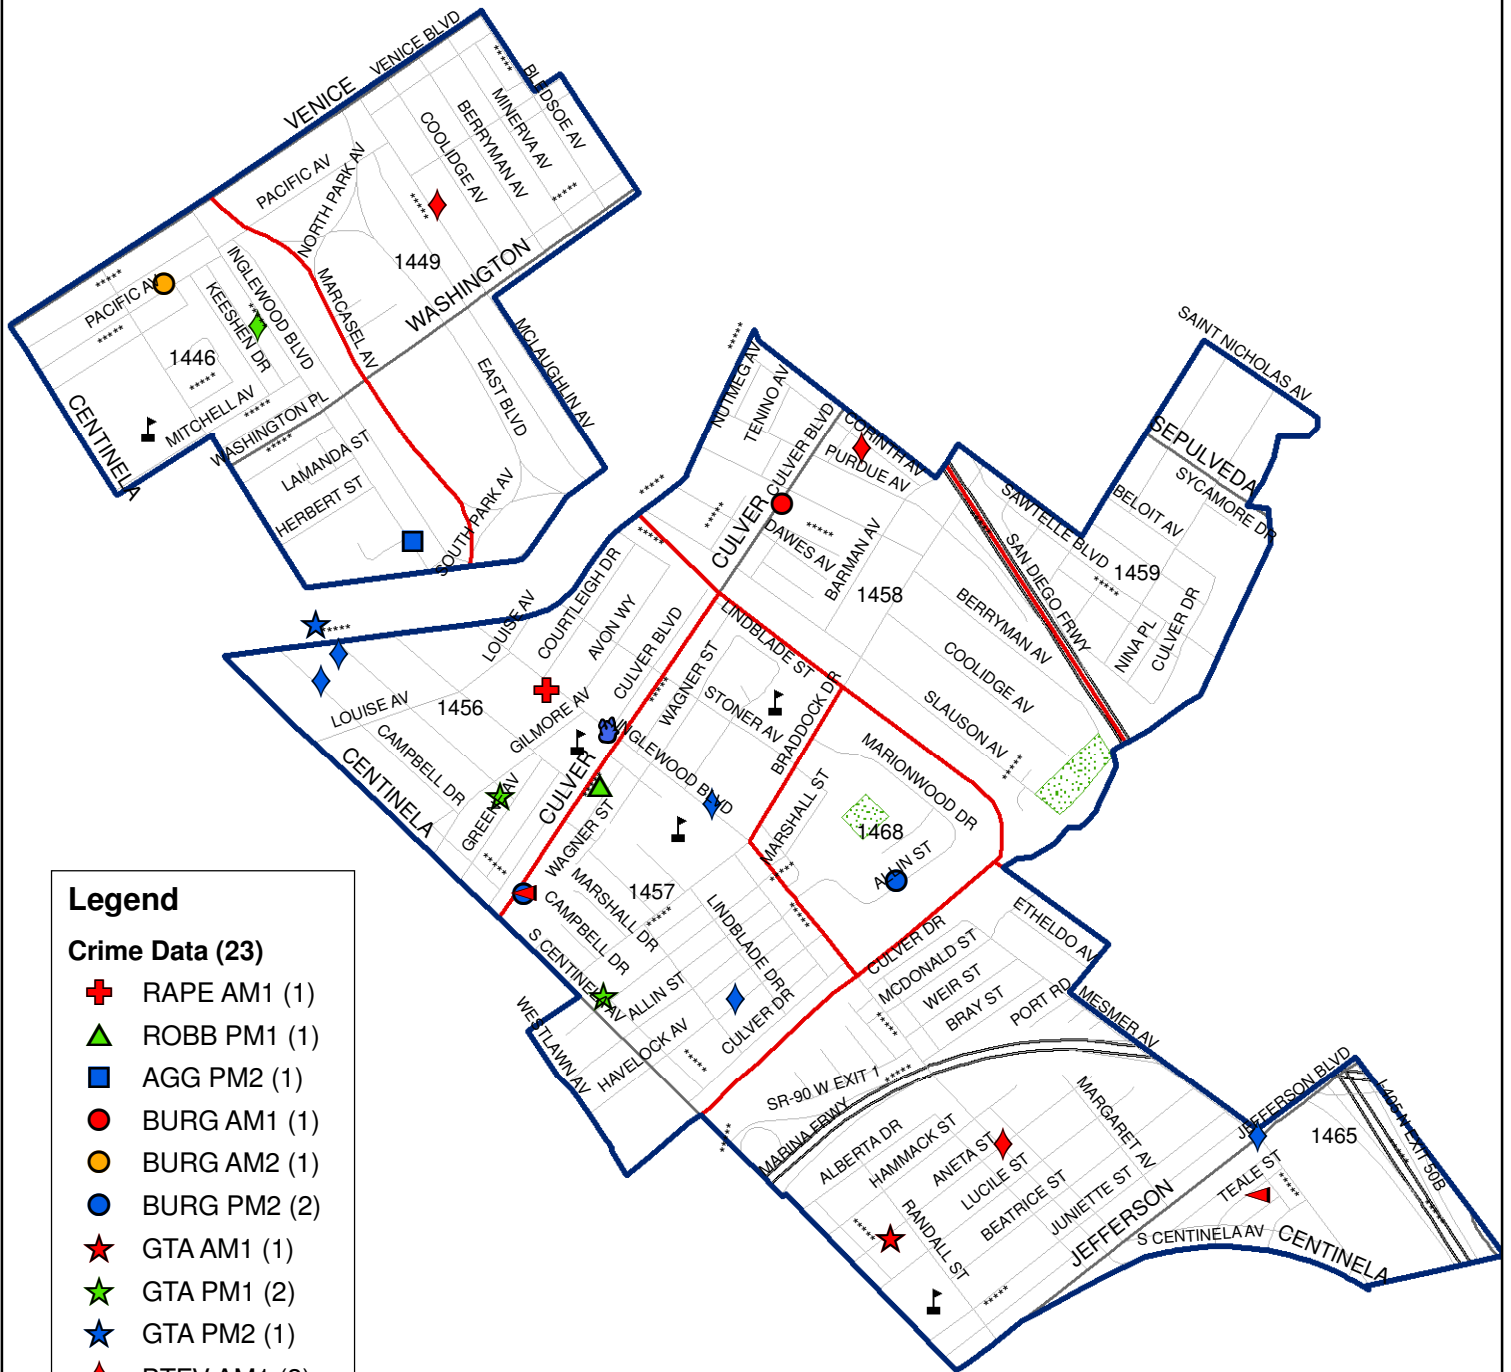

PACIFIC AREA BASIC CAR 14A49

03/01/11 - 03/31/11

Legend

Crime Data (23)

- + RAPE AM1 (1)
- ▲ ROBB PM1 (1)
- AGG PM2 (1)
- BURG AM1 (1)
- BURG AM2 (1)
- BURG PM2 (2)
- ★ GTA AM1 (1)
- ★ GTA PM1 (2)
- ★ GTA PM2 (1)
- ◆ BTFV AM1 (3)
- ◆ BTFV PM1 (1)
- ◆ BTFV PM2 (5)
- ▲ THEFT AM1 (2)
- ☹ ARSON PM2 (1)
- 🏫 Schools

Watch 2 = AM2/PM1 = 0600 to 1759

Watch 3 = PM2/AM1 = 1800 to 0559

AM1 = 0000 to 0559

AM2 = 0600 to 1159

PM1 = 1200 to 1759

PM2 = 1800 to 2359